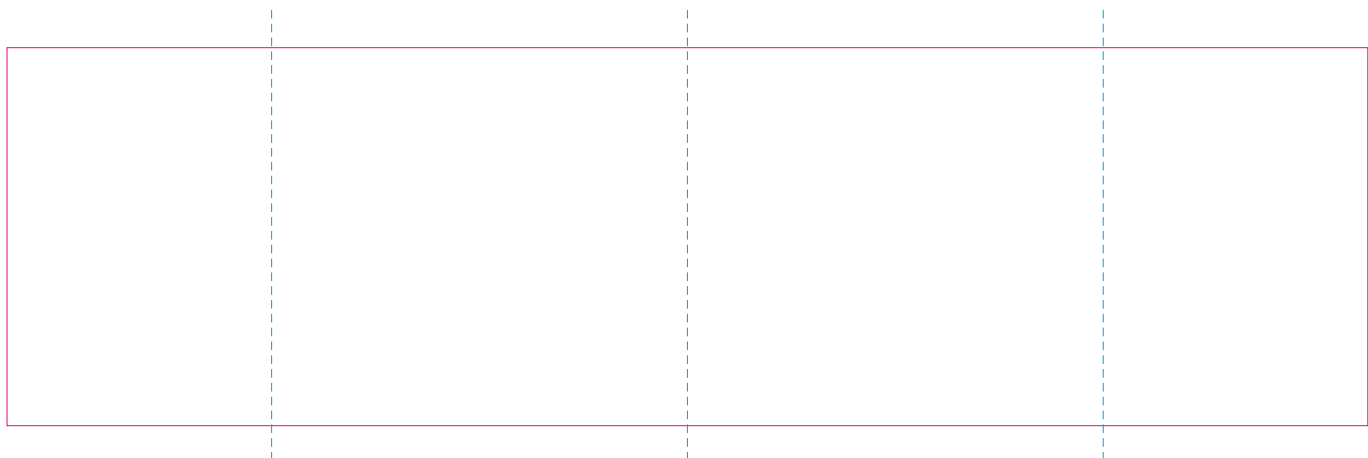

## ER 1

## ER 2

— Edge of graphics

- - - centerlines

file format: vector  
colours: in one color  
formats: PDF, EPS, AI, CDR

The pink outline the maximum size of graphic visible on the product.  
The blue dash line indicates the center line of the left, right and middle side of object.