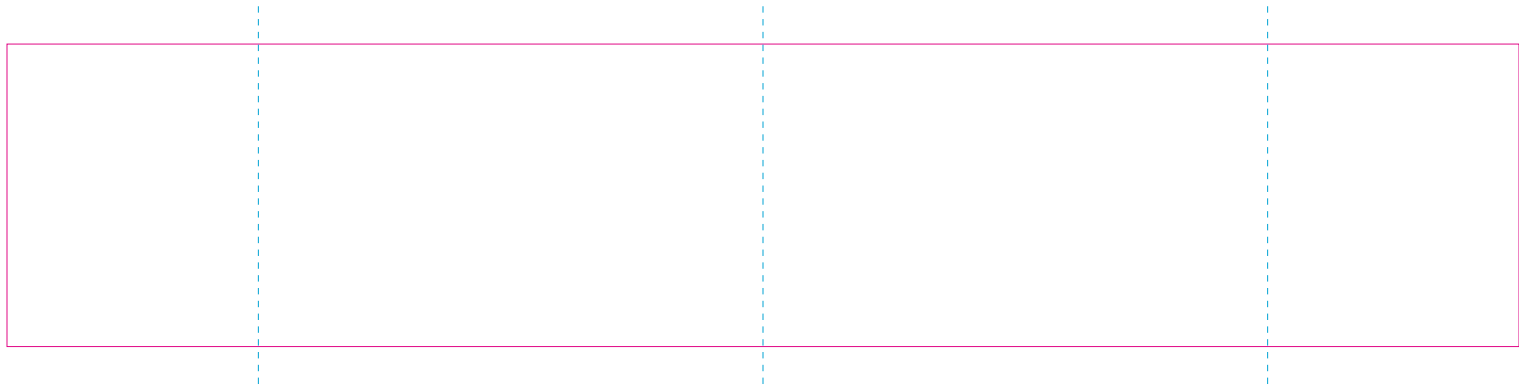

# WPC, C

— Edge of graphic

- - - centerlines

resolution: min. 300 DPI

colours: CMYK

formats: TIFF, PDF, EPS, AI, CDR

The pink outline the maximum size of graphic visible on the product.

The blue dash line indicates the center line of the left, right and middle side of object.