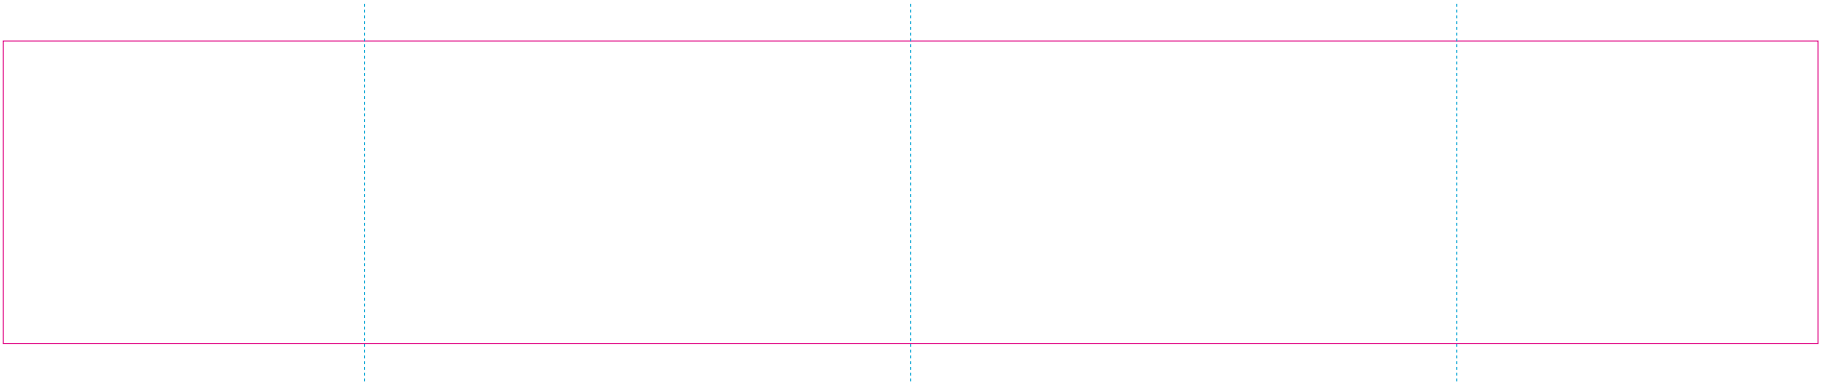

C

— Edge of graphics

- - - centerlines

resolution: min. 300 DPI

colours: CMYK

formats: TIFF, PDF, EPS, AI, CDR

The pink outline the maximum size of graphic visible on the product.

The blue dash line indicates the center line of the left, right and middle side of object.