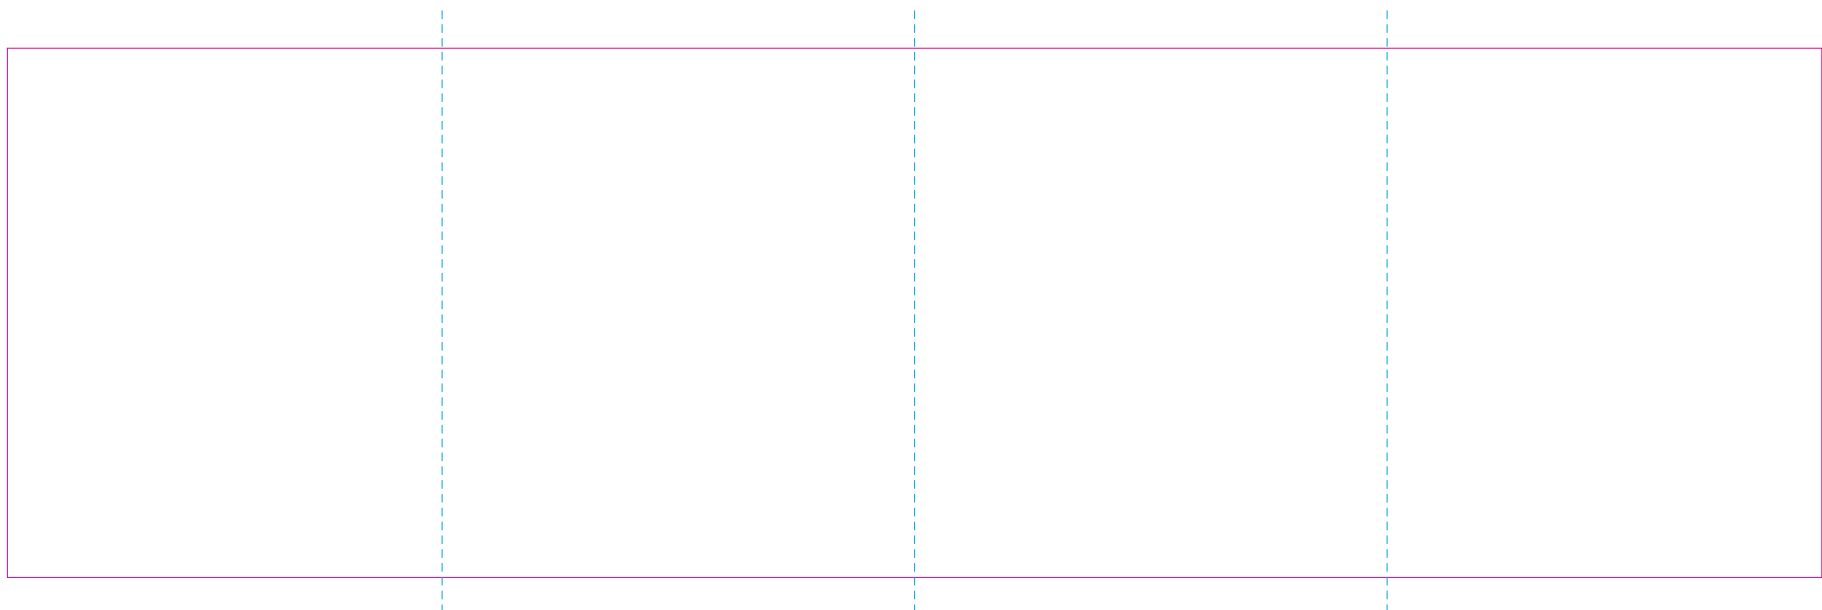

RS, C

RUV

—— Edge of graphics

----- centerlines

file format: vector
colours: in one color
formats: PDF, EPS, AI, CDR

The pink outline the maximum size of graphic visible on the product.
The blue dash line indicates the center line of the left, right and middle side of object.