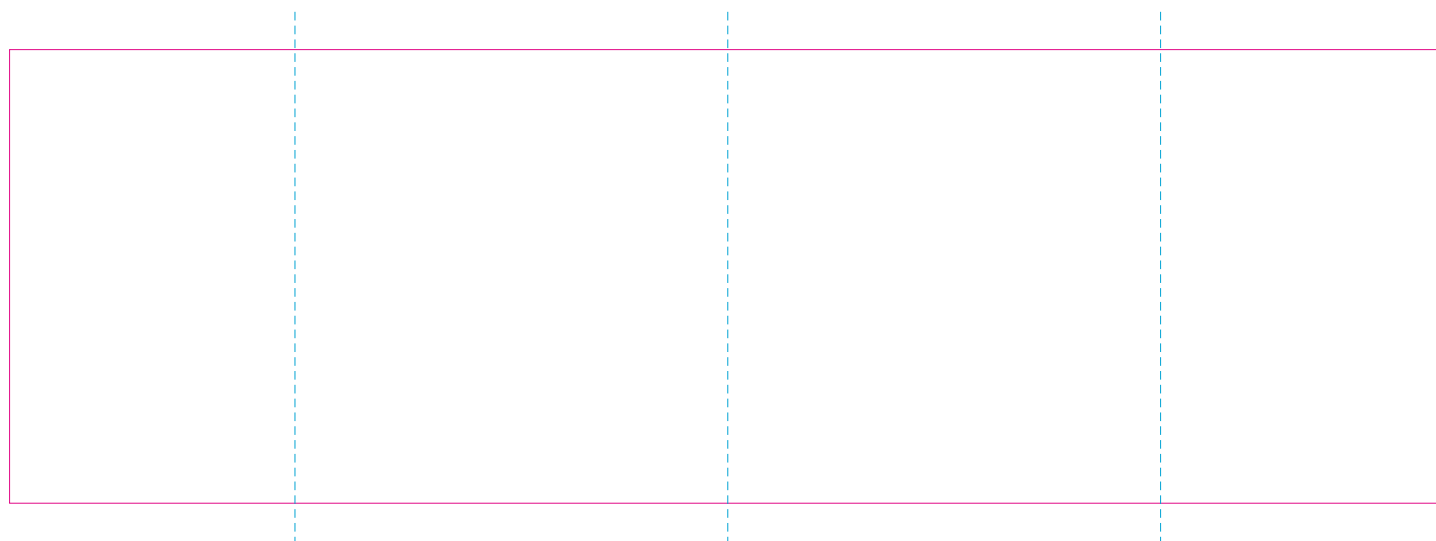

RS, ER 2

ER 1

— Edge of graphics

- - - centerlines

resolution: min. 300 DPI

colours: CMYK

formats: TIFF, PDF, EPS, AI, CDR

The pink outline the maximum size of graphic visible on the product.

The blue dash line indicates the center line of the left, right and middle side of object.