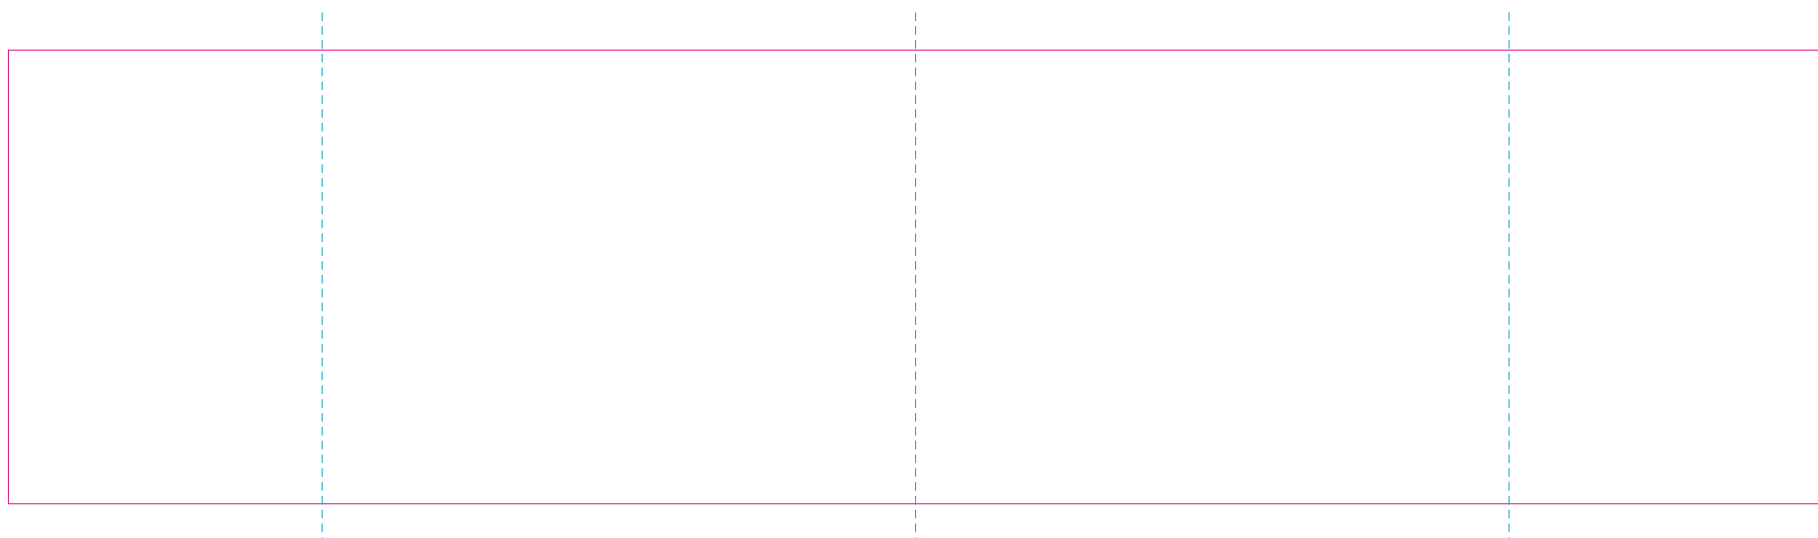

RS

RUV

— Edge of graphics

- - - centerlines

file format: vector

colours: in one color

formats: PDF, EPS, AI, CDR

The pink outline the maximum size of graphic visible on the product.

The blue dash line indicates the center line of the left, right and middle side of object.