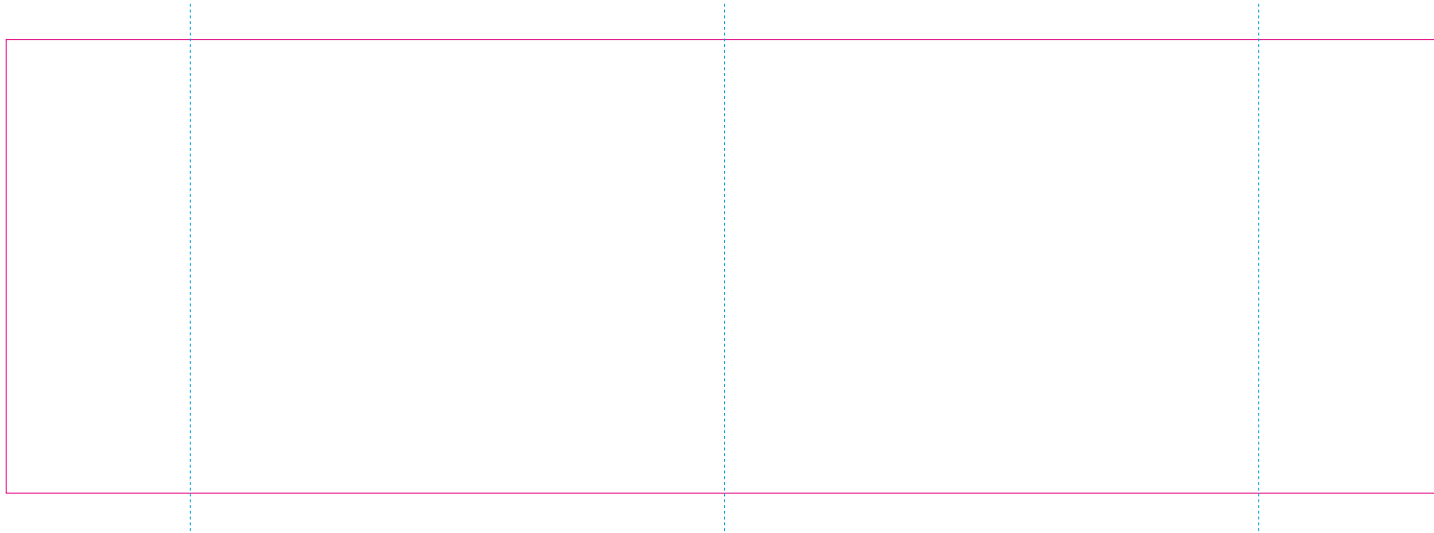

SUM

RS

— Edge of graphics

- - - centerlines

resolution: min. 300 DPI

colours: CMYK

formats: TIFF, PDF, EPS, AI, CDR

The pink outline the maximum size of graphic visible on the product.

The blue dash line indicates the center line of the left, right and middle side of object.