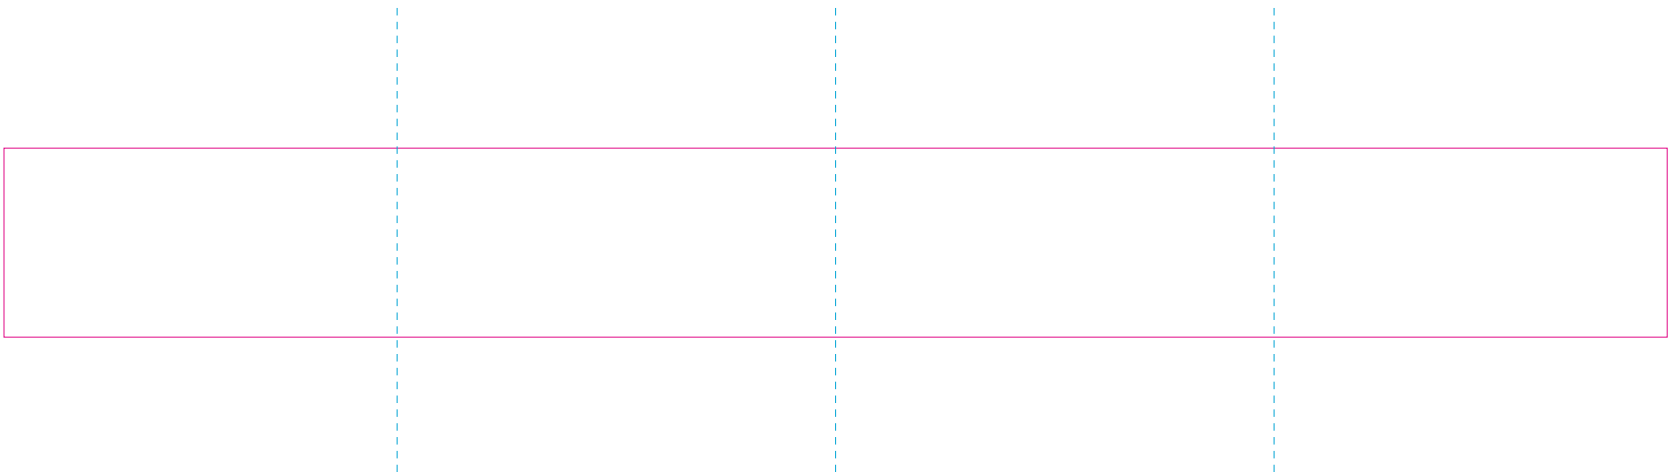

ER1

ER2

—— Edge of graphics
- - - - centerlines

resolution: vector graphics
colours: one color
formats: PDF, EPS, AI, CDR

The pink outline the maximum size of graphic visible on the product.
The blue dash line indicates the center line of the left, right and middle side of object.