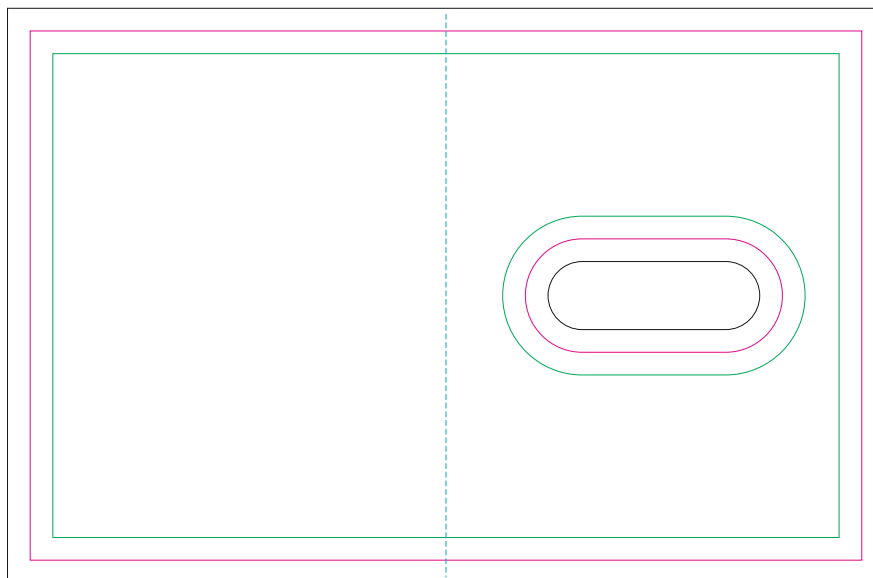

INSIDE

OUTSIDE

- Margin
- Edge of product
- Bleed limit 3-3 mm (background must fill it)
- - - - - Fold line

resolution: min. 300DPI

colours: CMYK

formats: TIFF, PDF, EPS, AI, CDR

The green line indicates the area all non-background object - texts, logos, etc.

The pink outline the maximum size of graphic visible on the product.

The black line indicates the size of the required graphics including bleed.