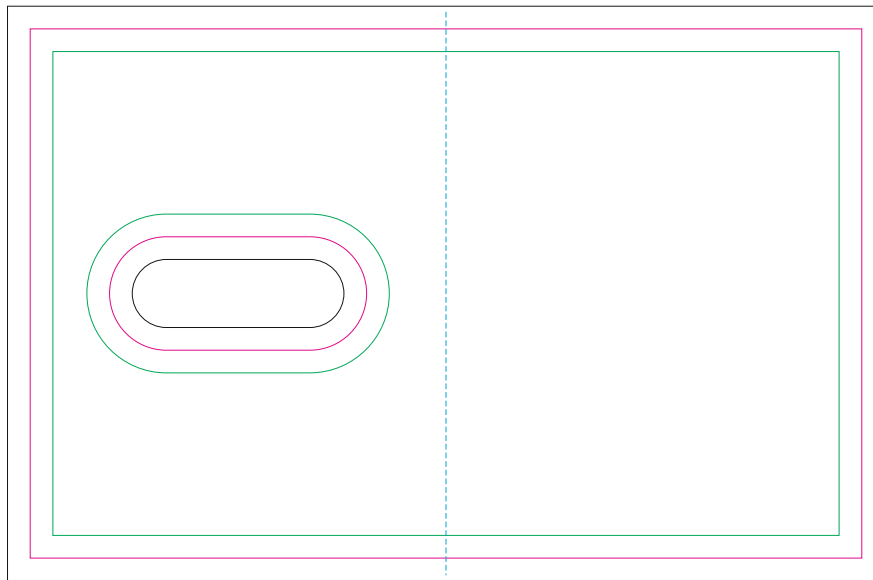

INSIDE

OUTSIDE

- Margin
- Edge of product
- Bleed limit 3-3 mm (background must fill it)
- - - - - Fold line

resolution: min. 300DPI

colours: CMYK

formats: TIFF, PDF, EPS, AI, CDR

The green line indicates the area all non-background object - texts, logos, etc.

The pink outline the maximum size of graphic visible on the product.

The black line indicates the size of the required graphics including bleed.