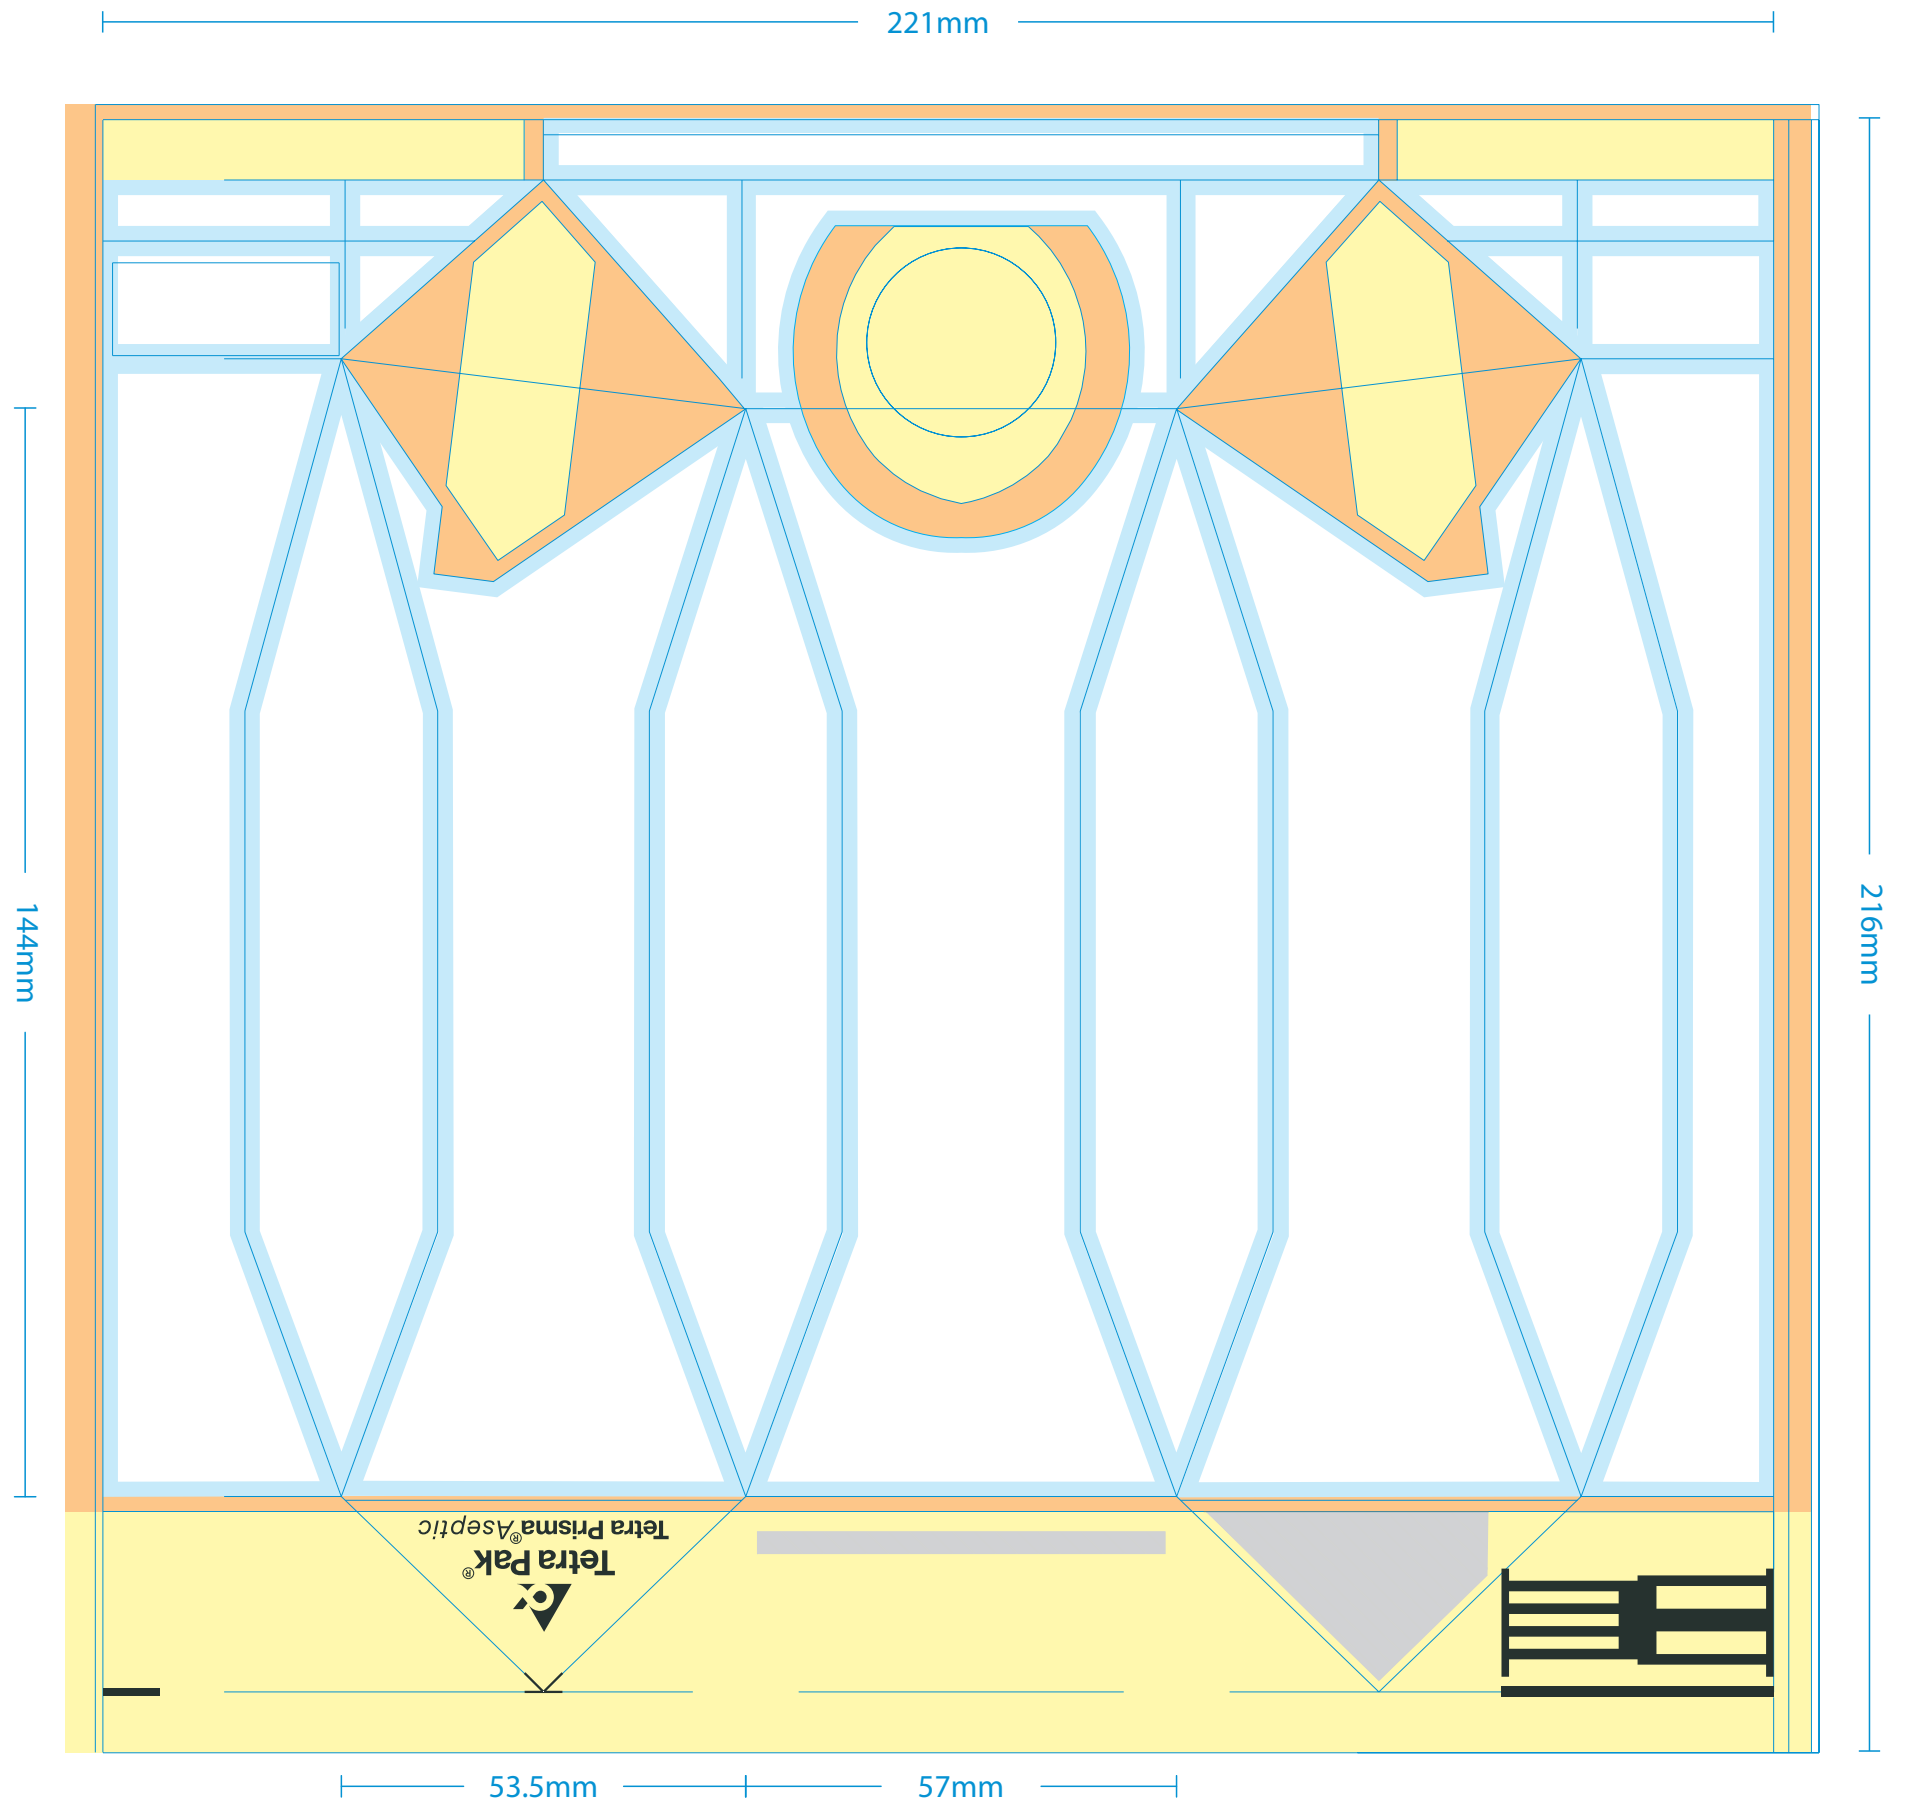

500 ml Tetra Pak Tafelwasser
221 x 144 mm

500 ml Tetra Pak Tablewater
221 x 144 mm

Keyline Colour coding

- Area for customer logos and legal text
- Print free area
- Not visible area after folding
- Safety distance from creasing lines