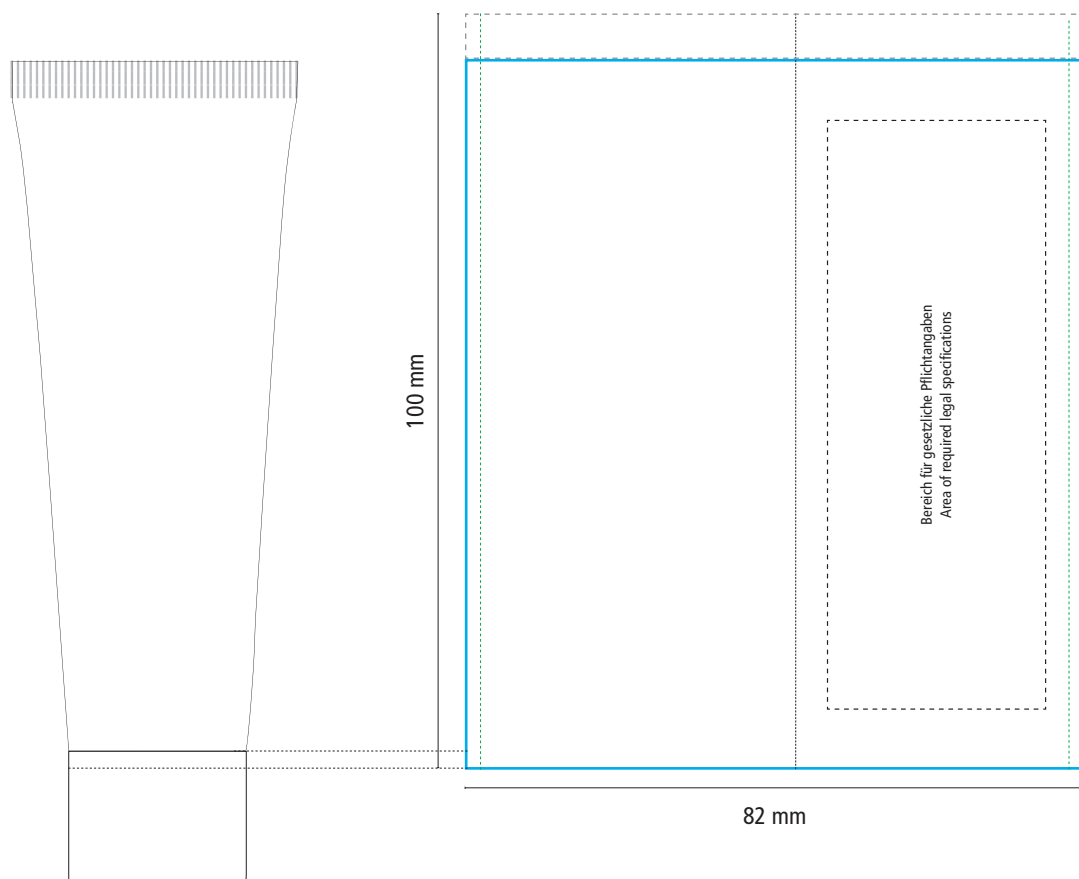

25 ml Tube

Fullbody

100 x 82 mm

- Stanzkontur
- Beschnittzugabe
- Überlappung

25 ml Tube

Fullbody

100 x 82 mm

- Cut
- Bleed
- Overlap