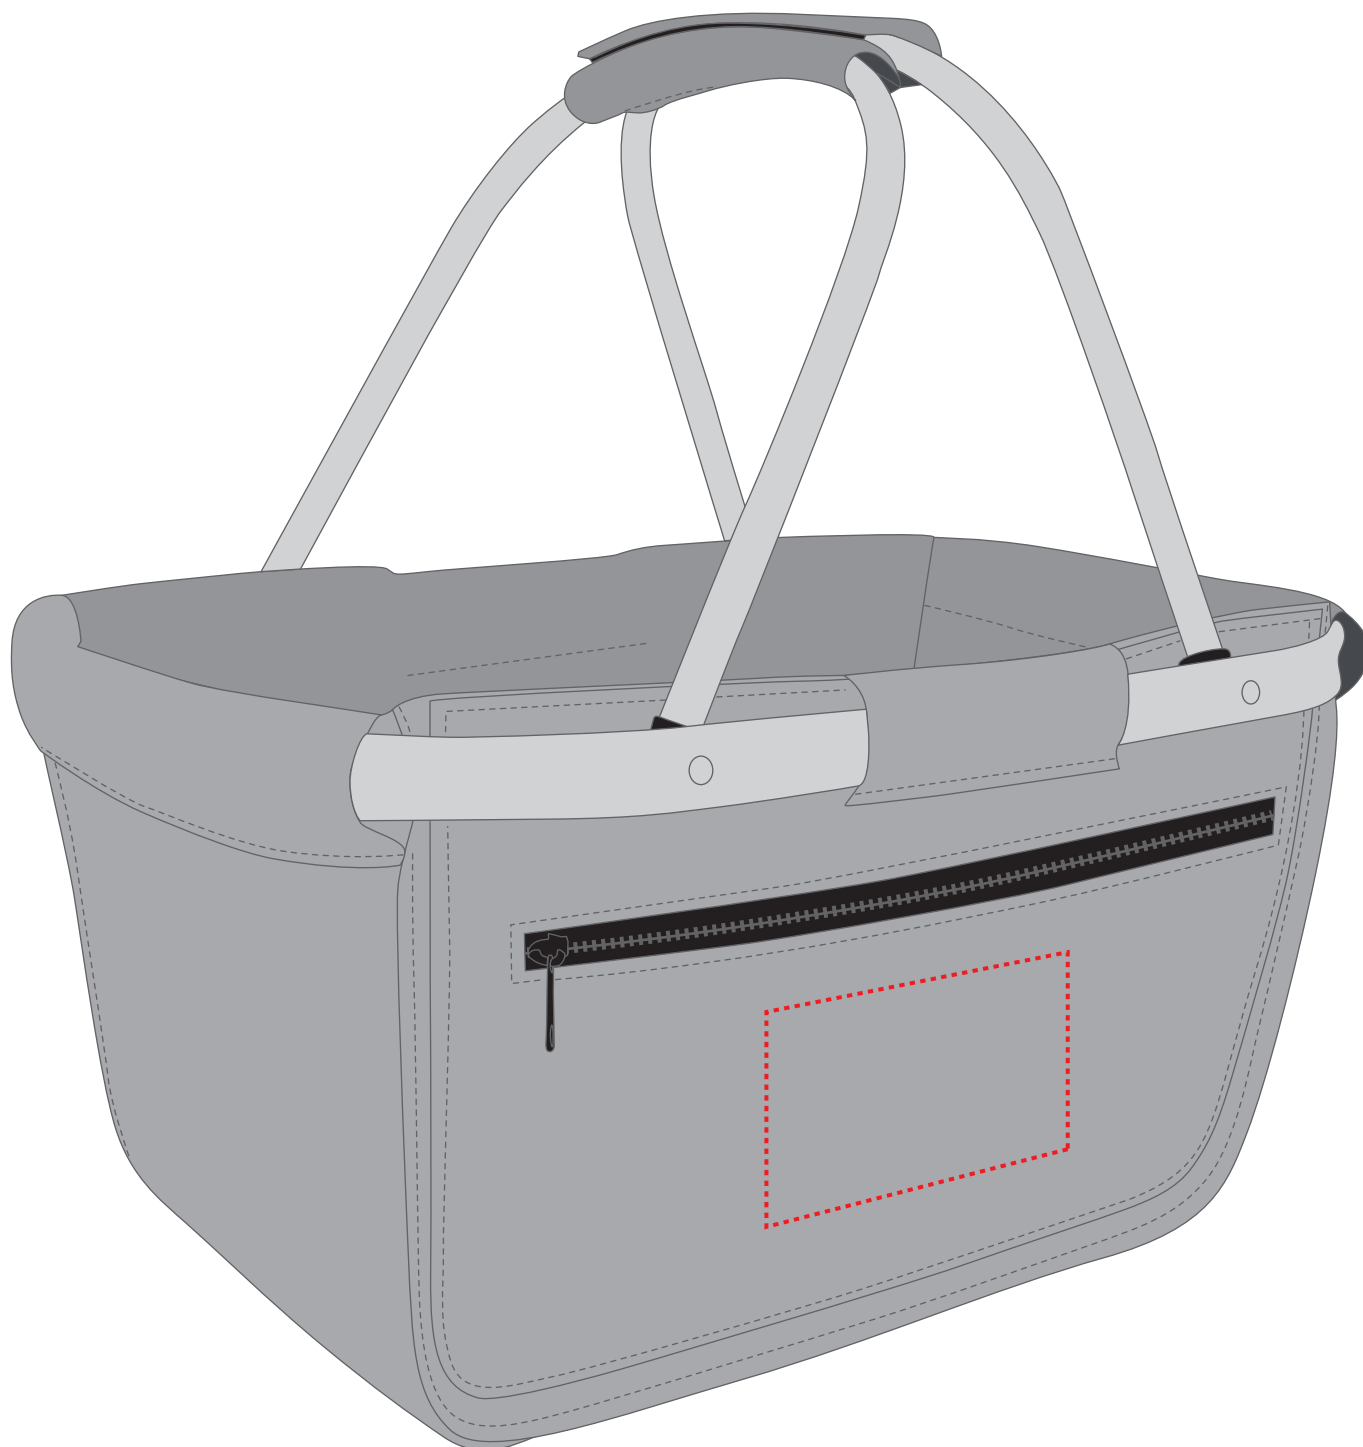

1808800 Filz Shopper BASKET / felt shopper BASKET

Fläche für Ihr Sticklogo (B 11 cm x H 7 cm)
area for your embroidery (W 11 cm x H 7 cm)

Taschenmaß (BxHxT) / size of the bag (WxHxD):

45 cm x 25/45 cm x 25 cm