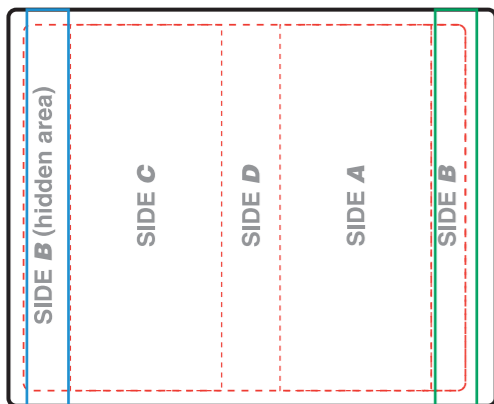

SCREEN PRINTING  
Side A: 16 x 40 mm.  
4 colours

SCREEN PRINTING  
Side C: 16 x 40 mm.  
4 colours

**PUFFY INK (screen printing)**  
It can be printed **EITHER** on side A **OR** on side C

**QR CODE (screen printing)**  
We don't recommend to print any **QR CODE** due to its curved surface

BO black\_BA black\_FO black\_HO black

● Black (02)

BRITEPIX  
Side A: 14 x 35 mm.

BRITEPIX  
Side C: 14 x 35 mm.

BO black\_BA black\_FO black\_HO black

● Black (02)

— Image area: 64,5 x 52,4 mm.  
- - - Cutting area: 55 x 48,5 mm.  
- - - Text area: 50,8 x 45,6 mm.  
- - - Special finish: 48 x 46 mm.

● Black (02)  Brilliant film  Matt film

**SPECIAL FINISHES**

— Image area: 64,5 x 52,4 mm.  
- - - Cutting area: 55 x 48,5 mm.  
- - - Text area: 50,8 x 45,6 mm.  
- - - Special finish: 48 x 46 mm.

Puffy