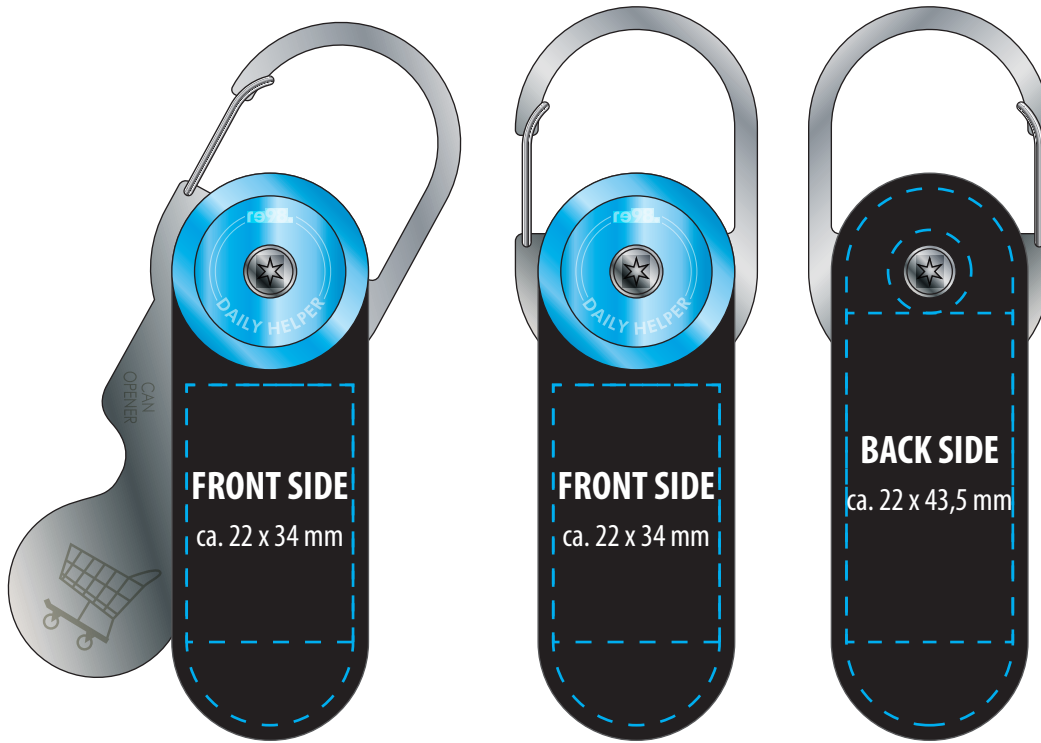

52690 RE98-DAILY HELPER TOOL

Shopping cart unlocker

LASER ENGRAVING (LAS)