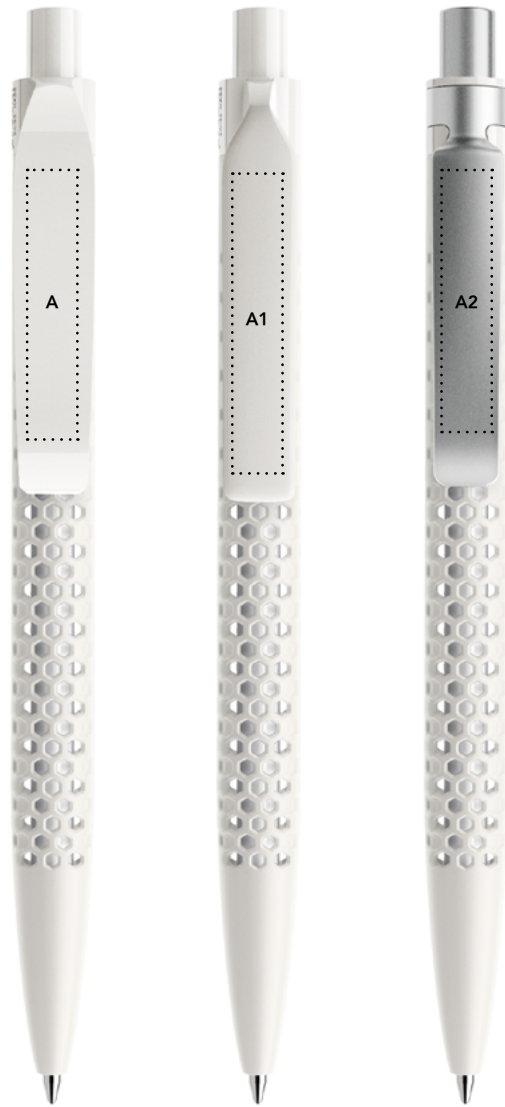

QS40

Print areas

		mm	Inch	Print	Notes
A	Curved clip	36 x 7	1,41 x 0,28	6 colours	-
A1	Flat clip	40 x 7	1,57 x 0,28	6 colours	-
A2	Metal clip	35 x 7	1,38 x 0,28	4 colours	Pad printing or laser engraving

QR Code's print areas. Each pen can feature only one QR Code.

		mm	Inch	Print	Notes
A	Curved clip	36 x 7	1,41 x 0,28	2 colours + white layer	-
A1	Flat clip	40 x 7	1,57 x 0,28	2 colours + white layer	-

More info at prodir.com/cloudservices